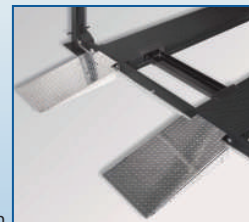

Aluminum Approach Ramps

These lightweight ramps weigh only 18 lbs. each compared with the 53 lbs. of standard ramps.